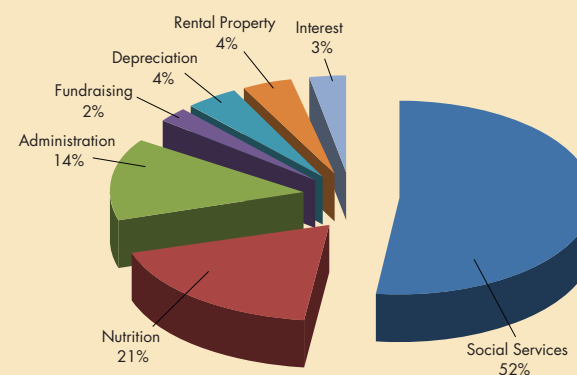

The Financial Picture: Revenues & Expenses in Fiscal Year 2011